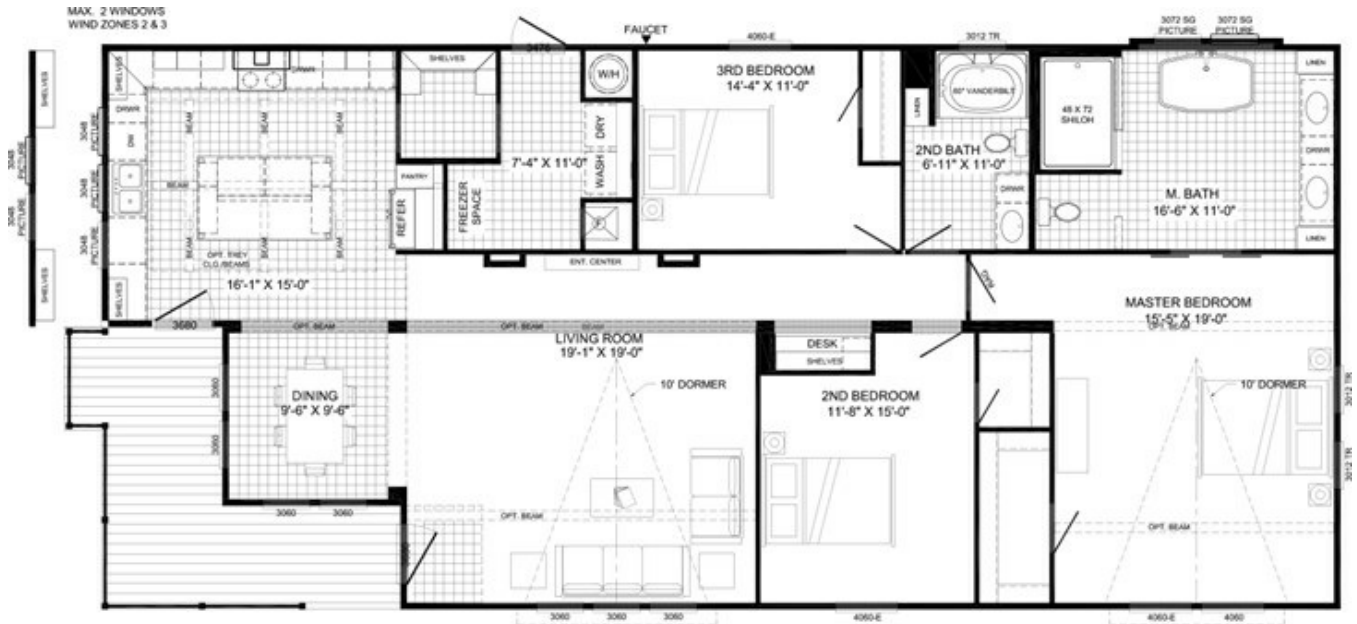

# THE LULAMAE

Model number: 73AFH32663AH18

3 beds • 2 baths • 2112 sq.ft. • 32' width • 66' depth

Our home building facilities invest in continuous product and process improvements. Plans, dimensions, features, materials, specifications and availability are subject to change without notice or obligation. Renderings and floor plans are representative likenesses of our homes and may differ from the actual homes. We invite you to tour a Home Center near you and inspect the highest value in quality housing available or call (870) 935-1700 to speak with a Home Consultant. Copyright 2017, CMH. All rights reserved.