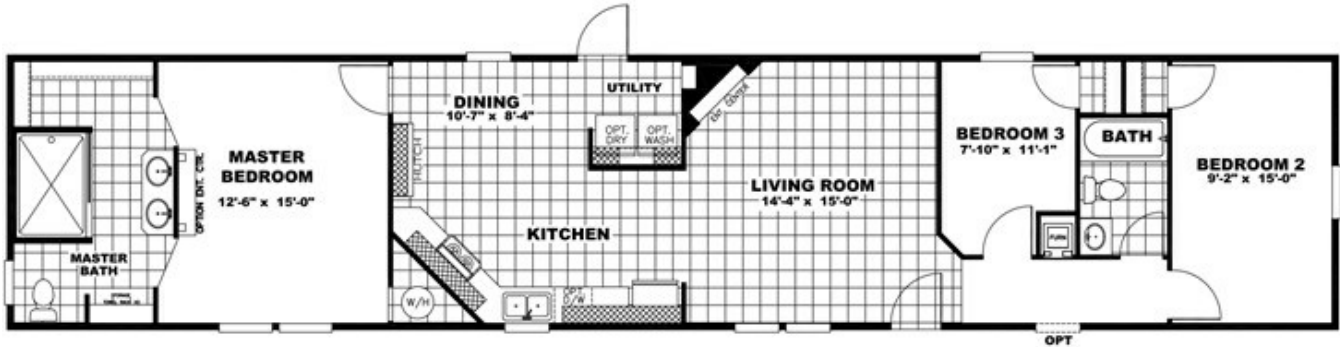

ALL ABOUT THE SHOWER

ALL ABOUT THE SHOWER

Model number: 22PRO16763AH18

3 beds • 2 baths • 1216 sq.ft. • 16' width • 76' depth

OPTION 2 BEDROOM

Our home building facilities invest in continuous product and process improvements. Plans, dimensions, features, materials, specifications and availability are subject to change without notice or obligation. Renderings and floor plans are representative likenesses of our homes and may differ from the actual homes. We invite you to tour a Home Center near you and inspect the highest value in quality housing available or call (870) 935-1700 to speak with a Home Consultant. Copyright 2017, CMH. All rights reserved.