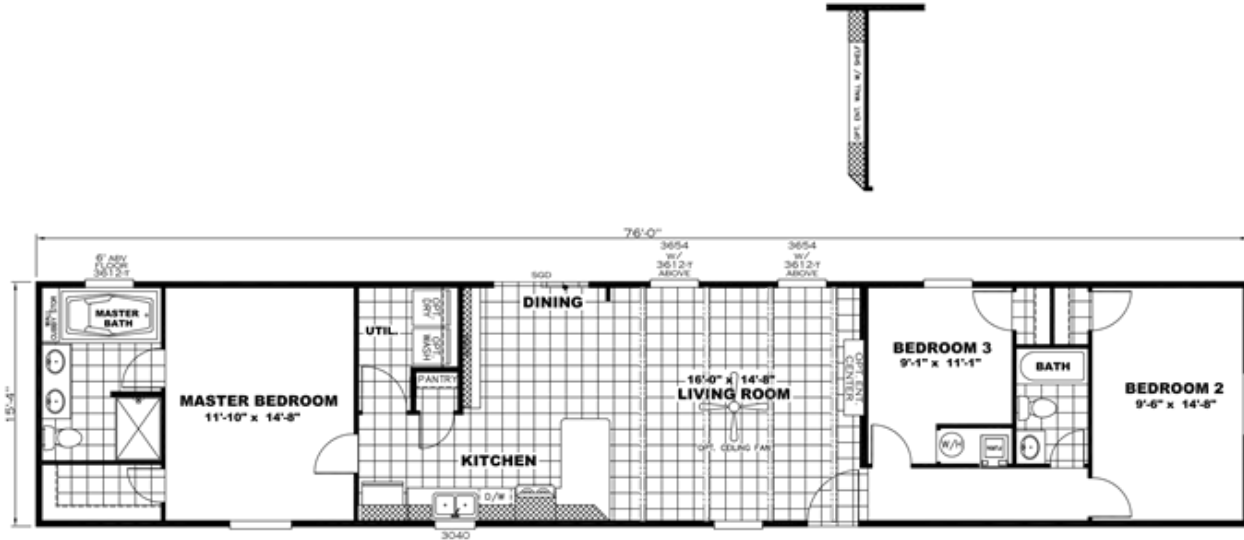

THE ANNIVERSARY

THE ANNIVERSARY Model number: 37ANN16763AH18

3 beds • 2 baths • 1216 sq.ft. • 16' width • 76' depth

Our home building facilities invest in continuous product and process improvements. Plans, dimensions, features, materials, specifications and availability are subject to change without notice or obligation. Renderings and floor plans are representative likenesses of our homes and may differ from the actual homes. We invite you to tour a Home Center near you and inspect the highest value in quality housing available or call (870) 935-1700 to speak with a Home Consultant. Copyright 2017, CMH. All rights reserved.