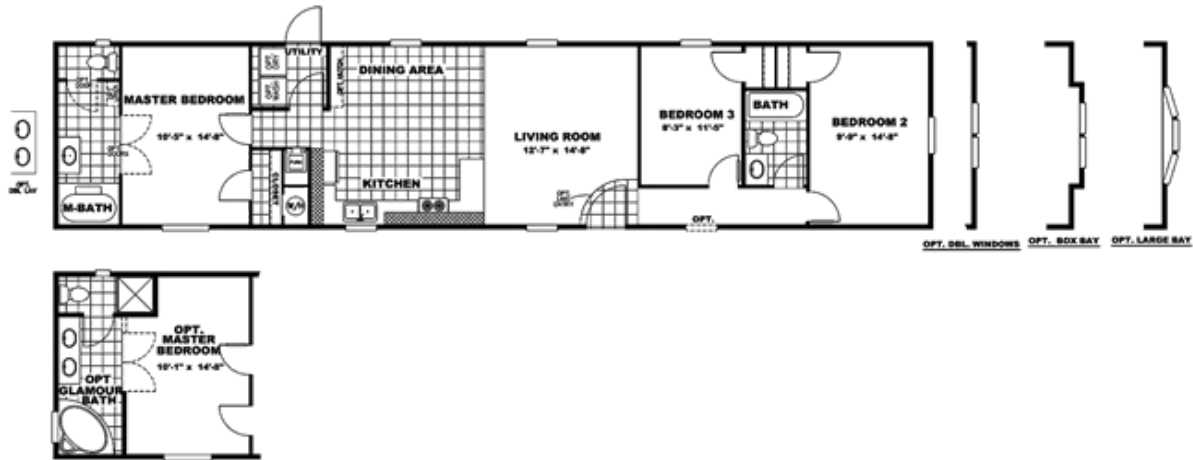

STAPLETON

Model number: 37FAC16723BH18

3 beds • 2 baths • 1152 sq.ft. • 16' width • 72' depth

Our home building facilities invest in continuous product and process improvements. Plans, dimensions, features, materials, specifications and availability are subject to change without notice or obligation. Renderings and floor plans are representative likenesses of our homes and may differ from the actual homes. We invite you to tour a Home Center near you and inspect the highest value in quality housing available or call (870) 935-1700 to speak with a Home Consultant. Copyright 2017, CMH. All rights reserved.