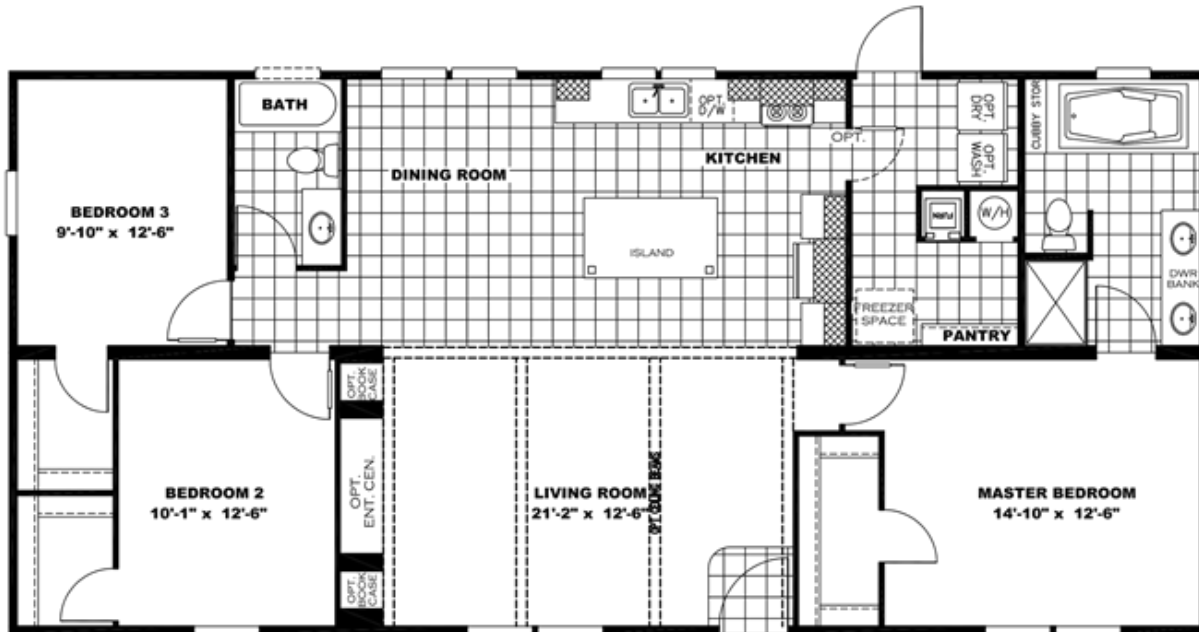

# NUMBER ONE

Model number: 37FAC28563AH18

3 beds • 2 baths • 1568 sq.ft. • 28' width • 56' depth

Our home building facilities invest in continuous product and process improvements. Plans, dimensions, features, materials, specifications and availability are subject to change without notice or obligation. Renderings and floor plans are representative likenesses of our homes and may differ from the actual homes. We invite you to tour a Home Center near you and inspect the highest value in quality housing available or call (870) 935-1700 to speak with a Home Consultant. Copyright 2017, CMH. All rights reserved.