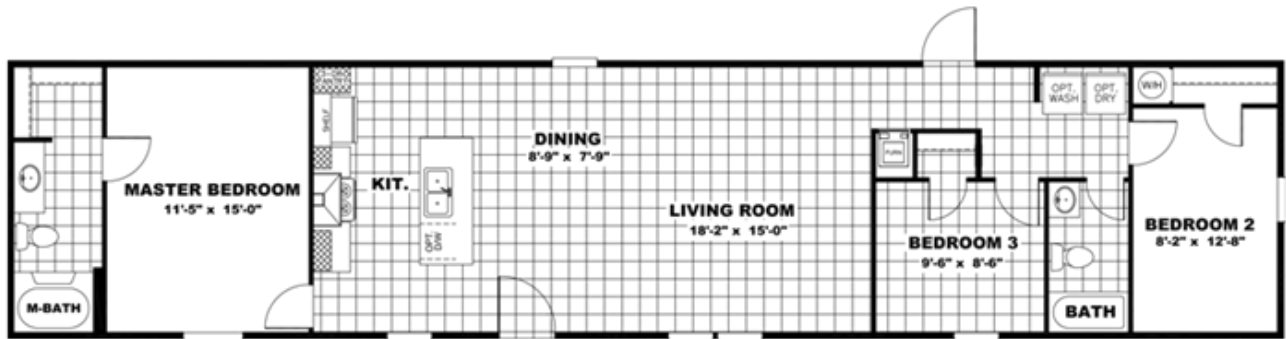

THE BREEZE

THE BREEZE

Model number: 37SSP16723AH18

3 beds • 2 baths • 1152 sq.ft. • 16' width • 72' depth

Our home building facilities invest in continuous product and process improvements. Plans, dimensions, features, materials, specifications and availability are subject to change without notice or obligation. Renderings and floor plans are representative likenesses of our homes and may differ from the actual homes. We invite you to tour a Home Center near you and inspect the highest value in quality housing available or call (870) 935-1700 to speak with a Home Consultant. Copyright 2017, CMH. All rights reserved.