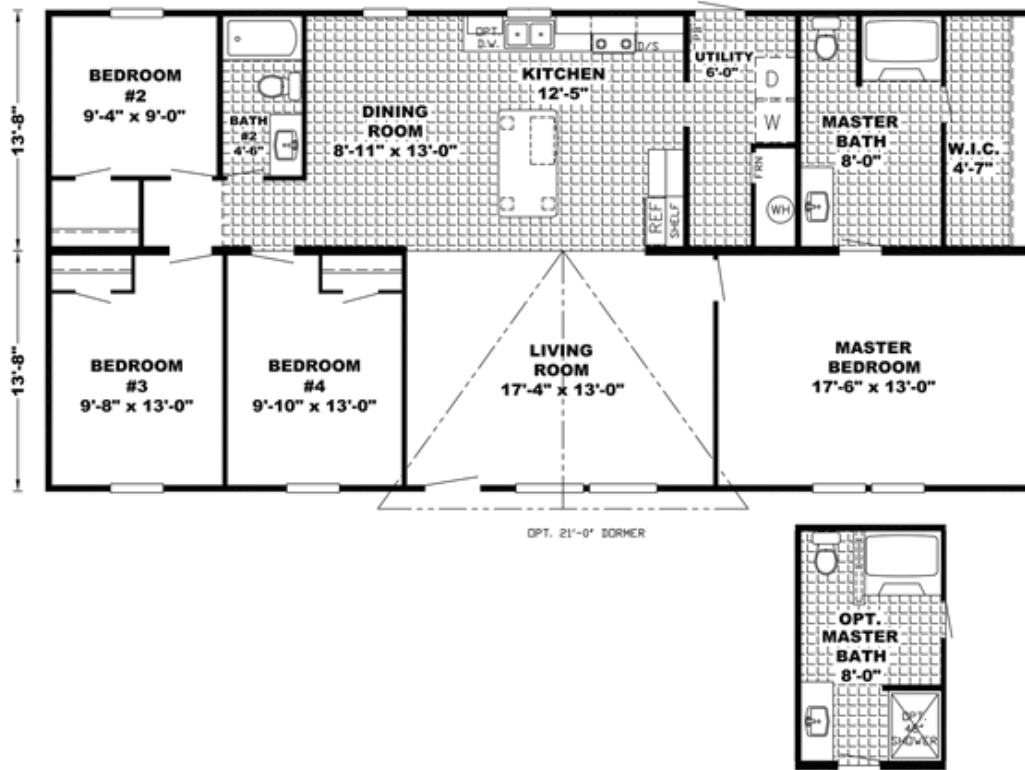

THE BARTLETT

THE BARTLETT Model number: 41SIG28564AH18

4 beds • 2 baths • 1568 sq.ft. • 28' width • 56' depth

Our home building facilities invest in continuous product and process improvements. Plans, dimensions, features, materials, specifications and availability are subject to change without notice or obligation. Renderings and floor plans are representative likenesses of our homes and may differ from the actual homes. We invite you to tour a Home Center near you and inspect the highest value in quality housing available or call (870) 935-1700 to speak with a Home Consultant. Copyright 2017, CMH. All rights reserved.