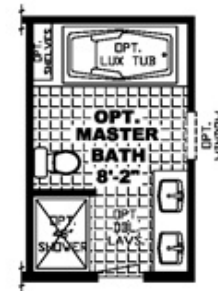

THE MORRIS

THE MORRIS Model number: 41SIG28563BH18

3 beds • 2 baths • 1568 sq.ft. • 28' width • 56' depth

MODEL SIG28563B-56-4/28X56

** FALL 2015

Our home building facilities invest in continuous product and process improvements. Plans, dimensions, features, materials, specifications and availability are subject to change without notice or obligation. Renderings and floor plans are representative likenesses of our homes and may differ from the actual homes. We invite you to tour a Home Center near you and inspect the highest value in quality housing available or call (870) 935-1700 to speak with a Home Consultant. Copyright 2017,