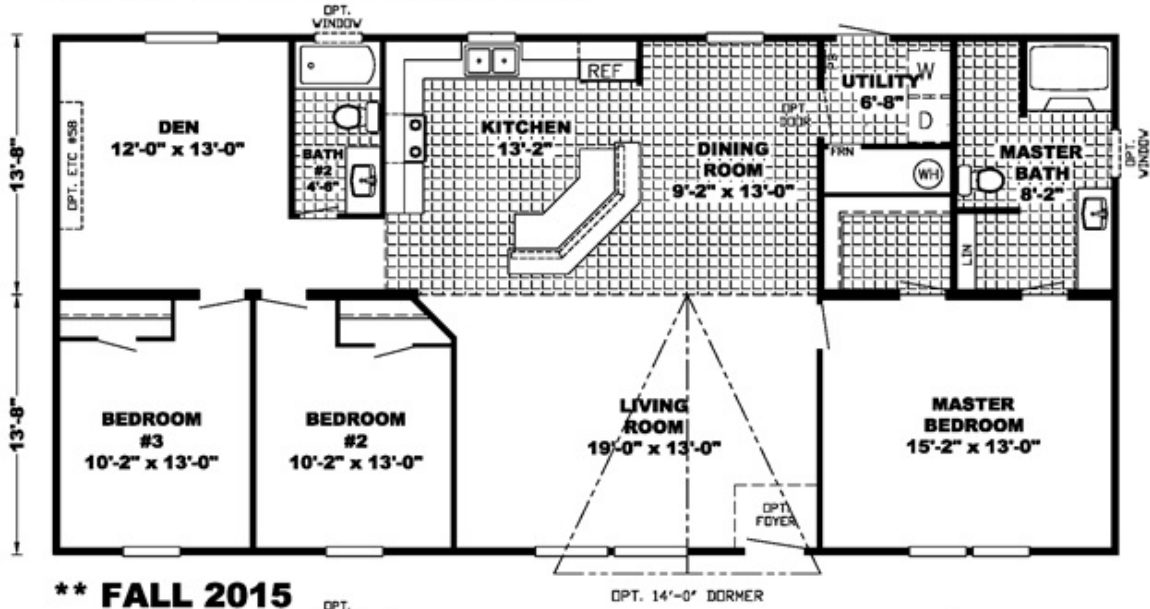

THE MORRIS

THE MORRIS Model number: 41SIG28563BH18

3 beds • 2 baths • 1568 sq.ft. • 28' width • 56' depth

MODEL SIG28563B-56-4/28X56

** FALL 2015

Our home building facilities invest in continuous product and process improvements. Plans, dimensions, features, materials, specifications and availability are subject to change without notice or obligation. Renderings and floor plans are representative likenesses of our homes and may differ from the actual homes. We invite you to tour a Home Center near you and inspect the highest value in quality housing available or call (870) 935-1700 to speak with a Home Consultant. Copyright 2017,