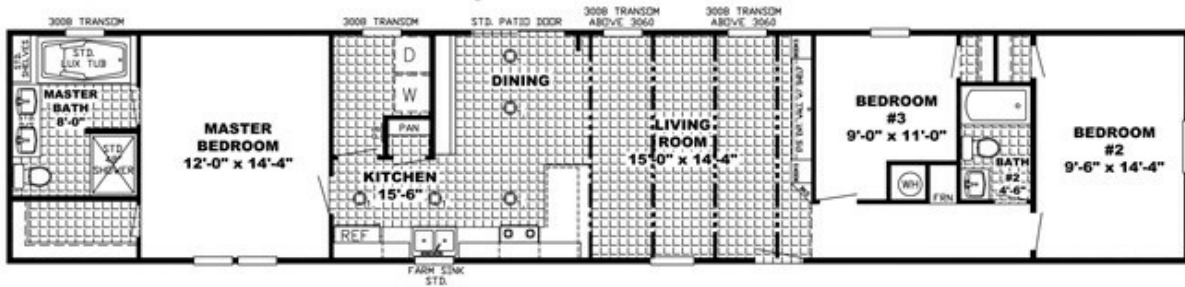

THE ANNIVERSARY ANN16763A

THE ANNIVERSARY ANN16763A Model number: 41ANN16763AH18

3 beds • 2 baths • 1216 sq.ft. • 16' width • 76' depth

Our home building facilities invest in continuous product and process improvements. Plans, dimensions, features, materials, specifications and availability are subject to change without notice or obligation. Renderings and floor plans are representative likenesses of our homes and may differ from the actual homes. We invite you to tour a Home Center near you and inspect the highest value in quality housing available or call (870) 935-1700 to speak with a Home Consultant. Copyright 2017, CMH. All rights reserved.