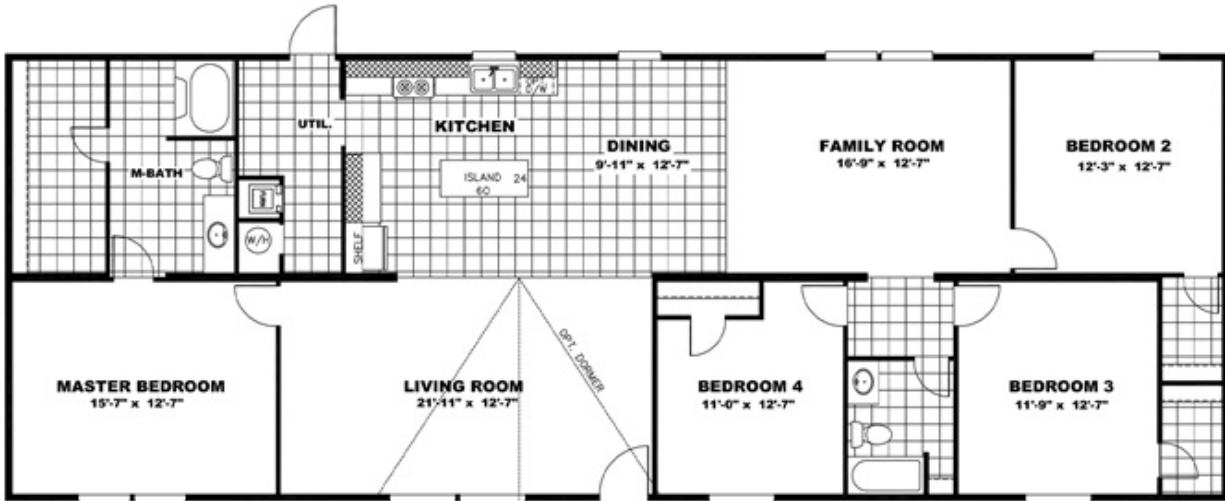

**WONDER** Model number: 42TRU28724RH18

**4 beds • 2 baths • 2016 sq.ft. • 28' width • 72' depth**

Our home building facilities invest in continuous product and process improvements. Plans, dimensions, features, materials, specifications and availability are subject to change without notice or obligation. Renderings and floor plans are representative likenesses of our homes and may differ from the actual homes. We invite you to tour a Home Center near you and inspect the highest value in quality housing available or call (870) 935-1700 to speak with a Home Consultant. Copyright 2017, CMH. All rights reserved.