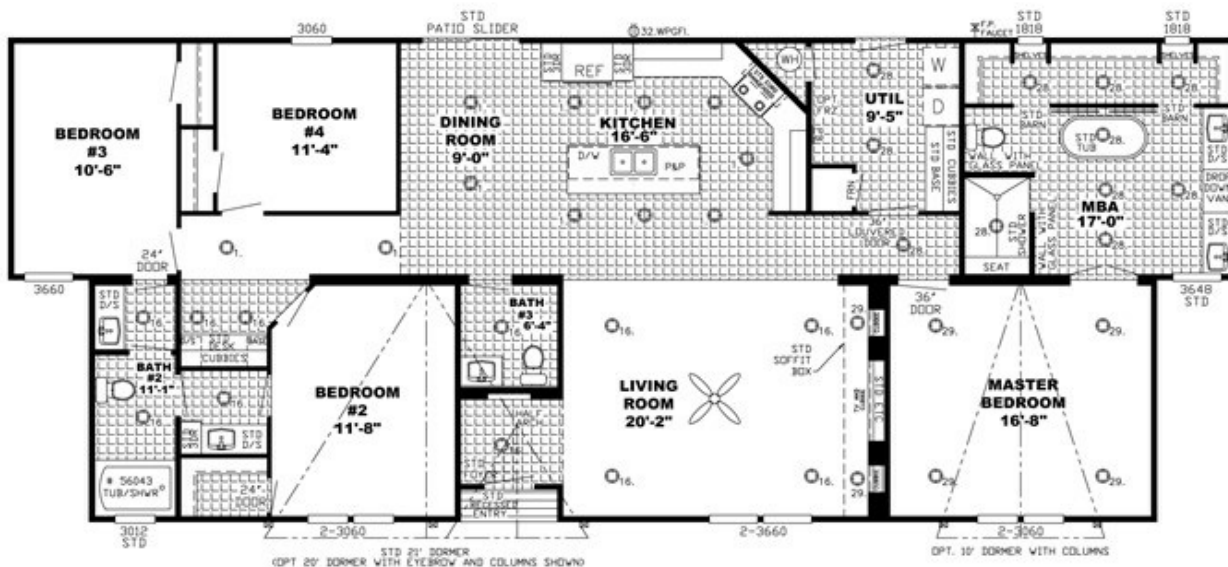

THE TEAGAN

THE TEAGAN

Model number: 43EST32764BH18

4 beds • 2 baths • 2432 sq.ft. • 32' width • 76' depth

Our home building facilities invest in continuous product and process improvements. Plans, dimensions, features, materials, specifications and availability are subject to change without notice or obligation. Renderings and floor plans are representative likenesses of our homes and may differ from the actual homes. We invite you to tour a Home Center near you and inspect the highest value in quality housing available or call (870) 935-1700 to speak with a Home Consultant. Copyright 2017, CMH. All rights reserved.