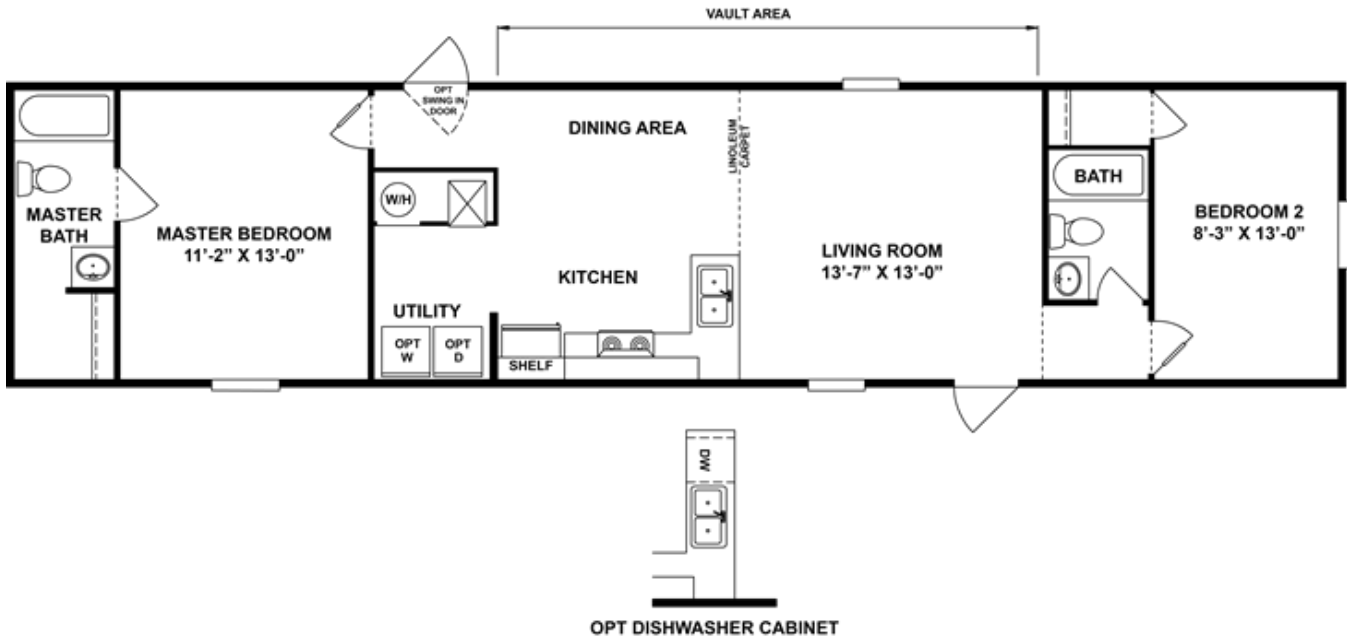

DELIGHT Model number: 47TRU14602AH18

2 beds • 2 baths • 840 sq.ft. • 14' width • 60' depth

Our home building facilities invest in continuous product and process improvements. Plans, dimensions, features, materials, specifications and availability are subject to change without notice or obligation. Renderings and floor plans are representative likenesses of our homes and may differ from the actual homes. We invite you to tour a Home Center near you and inspect the highest value in quality housing available or call (870) 935-1700 to speak with a Home Consultant. Copyright 2017, CMH. All rights reserved.